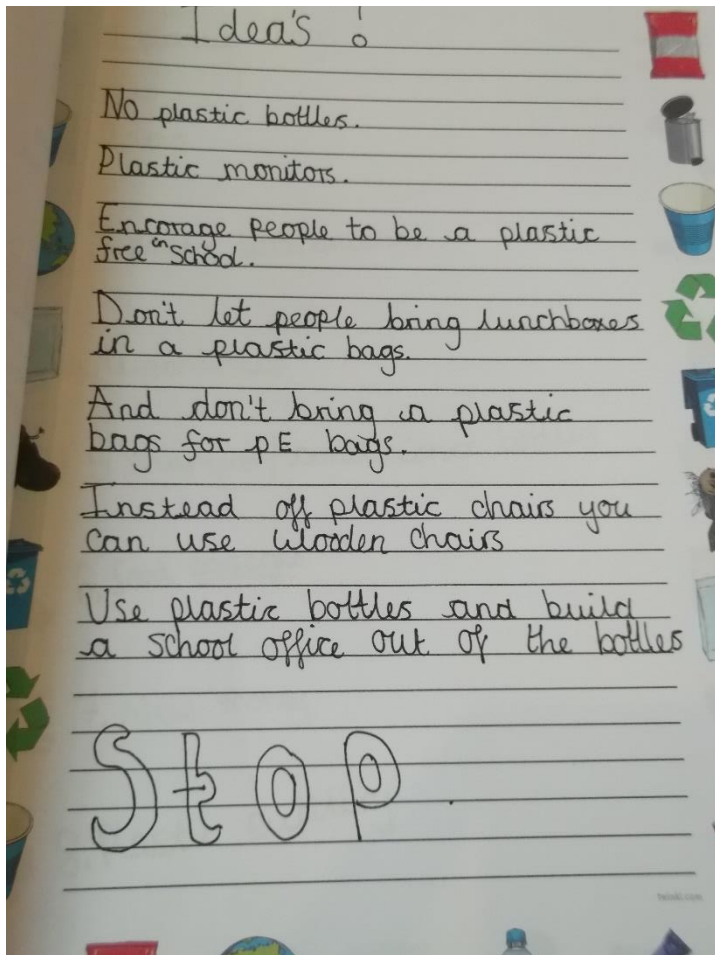

We wish to reduce the use of plastic in our schools by: